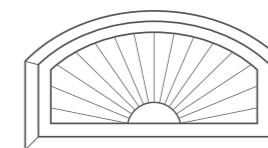

*Colours must be chosen from Farrow and Ball, Dulux trade or a RAL colour.

Nevada - White 63mm

SHAPED SHUTTER STYLE PORTFOLIO

Circle Sunburst

Circle with Horizontal Louver

Oval with Horizontal Louver

Hexagon Straight Top

Oval Sunburst

Octagon

Left Quarter Round Sunburst

Right Quarter Round Sunburst

Sunburst with Horizontal Louver

Half Round Sunburst

Elongated Eyebrow Sunburst

Eyebrow Sunburst

Sunburst Panel with Frame

Sunburst at top with Divider Strip

Sunburst at top with T - post

Multi Panel Arch

Eyebrow Arch

Racked

SHAPED SHUTTERS

Santa Fe Shutters offers a range of shaped shutters that can perfectly fit your window style. **Available for Nevada, Madison & Vermont shutters.*