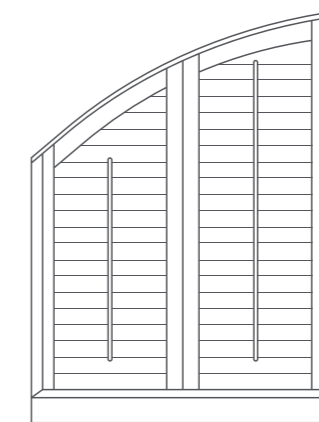

Sunburst Panel with Frame

Sunburst at top with Divider Strip

Sunburst at top with T - post

Multi Panel Arch

Eyebrow Arch

Racked

SHAPED SHUTTERS

Santa Fe Shutters offers a range of shaped shutters that can perfectly fit your window style. **Available for Nevada, Madison & Vermont shutters.*