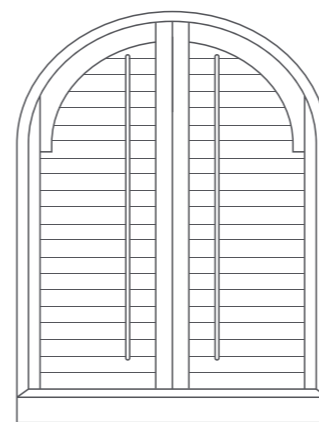

*Colours must be chosen from Farrow and Ball, Dulux trade or a RAL colour.

Nevada - White 63mm

SHAPED SHUTTER STYLE PORTFOLIO

Circle Sunburst

Circle with Horizontal Louver

Oval with Horizontal Louver

Hexagon Straight Top

Oval Sunburst

Octagon

Left Quarter Round Sunburst

Right Quarter Round Sunburst

Sunburst with Horizontal Louver

Half Round Sunburst

Elongated Eyebrow Sunburst

Eyebrow Sunburst

Sunburst Panel with Frame

Sunburst at top with Divider Strip

Sunburst at top with T - post

Multi Panel Arch

Eyebrow Arch

Racked

SHAPED SHUTTERS

Santa Fe Shutters offers a range of shaped shutters that can perfectly fit your window style. **Available for Nevada, Madison & Vermont shutters.*