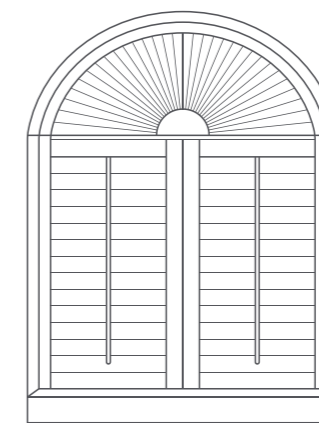

Oval Sunburst

Octagon

Left Quarter Round Sunburst

Right Quarter Round Sunburst

Sunburst with Horizontal Louver

Half Round Sunburst

Elongated Eyebrow Sunburst

Eyebrow Sunburst

Sunburst Panel with Frame

Sunburst at top with Divider Strip

Sunburst at top with T - post

Multi Panel Arch

Eyebrow Arch

Racked

SHAPED SHUTTERS

Santa Fe Shutters offers a range of shaped shutters that can perfectly fit your window style. **Available for Nevada, Madison & Vermont shutters.*