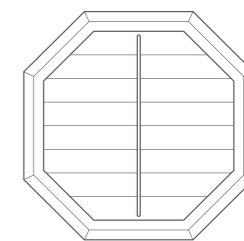

CHOOSE YOUR BLADE SIZE

There are 4 blades sizes to choose from allowing you to choose the perfect blade size to suit your windows; 47mm, 63mm, 89mm & 114mm

CUSTOM COLOUR

Create the ultimate statement shutter with our custom colour service. *Available for Vermont shutters only.

*Colours must be chosen from Farrow and Ball, Dulux trade or a RAL colour.

Nevada - White 63mm

SHAPED SHUTTER STYLE PORTFOLIO

Circle Sunburst

Circle with Horizontal Louver

Oval with Horizontal Louver

Hexagon Straight Top