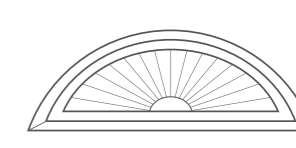

*Colours must be chosen from Farrow and Ball, Dulux trade or a RAL colour.

Nevada - White 63mm

SHAPED SHUTTER STYLE PORTFOLIO

Circle Sunburst

Circle with Horizontal Louver

Oval with Horizontal Louver

Hexagon Straight Top

Oval Sunburst

Octagon

Left Quarter Round Sunburst

Right Quarter Round Sunburst

Sunburst with Horizontal Louver

Half Round Sunburst

Elongated Eyebrow Sunburst

Eyebrow Sunburst

Sunburst Panel with Frame

Sunburst at top with Divider Strip

Sunburst at top with T - post

Multi Panel Arch

Eyebrow Arch

Racked

SHAPED SHUTTERS

Santa Fe Shutters offers a range of shaped shutters that can perfectly fit your window style. **Available for Nevada, Madison & Vermont shutters.*