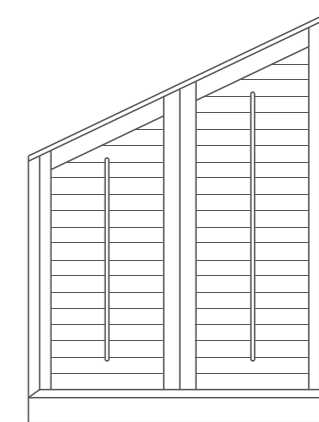

Sunburst Panel with Frame

Sunburst at top with Divider Strip

Sunburst at top with T - post

Multi Panel Arch

Eyebrow Arch

Racked

SHAPED SHUTTERS

Santa Fe Shutters offers a range of shaped shutters that can perfectly fit your window style. **Available for Nevada, Madison & Vermont shutters.*