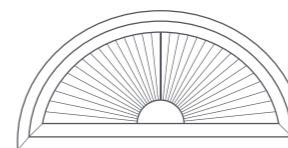

CHOOSE YOUR BLADE SIZE

There are 4 blades sizes to choose from allowing you to choose the perfect blade size to suit your windows; 47mm, 63mm, 89mm & 114mm

CUSTOM COLOUR

Create the ultimate statement shutter with our custom colour service. *Available for Vermont shutters only.

*Colours must be chosen from Farrow and Ball, Dulux trade or a RAL colour.

Nevada - White 63mm

SHAPED SHUTTER STYLE PORTFOLIO

Circle Sunburst

Circle with Horizontal Louver

Oval with Horizontal Louver

Hexagon Straight Top

Oval Sunburst

Octagon

Left Quarter Round Sunburst

Right Quarter Round Sunburst

Sunburst with Horizontal Louver

Half Round Sunburst

Elongated Eyebrow Sunburst

Eyebrow Sunburst

Sunburst Panel with Frame

Sunburst at top with Divider Strip

Sunburst at top with T - post

Multi Panel Arch

Eyebrow Arch

Racked

SHAPED SHUTTERS

Santa Fe Shutters offers a range of shaped shutters that can perfectly fit your window style. **Available for Nevada, Madison & Vermont shutters.*