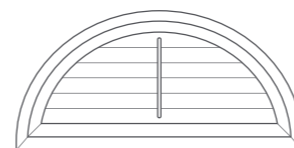

*Colours must be chosen from Farrow and Ball, Dulux trade or a RAL colour.

Nevada - White 63mm

SHAPED SHUTTER STYLE PORTFOLIO

Circle Sunburst

Circle with Horizontal Louver

Oval with Horizontal Louver

Hexagon Straight Top

Oval Sunburst

Octagon

Left Quarter Round Sunburst

Right Quarter Round Sunburst

Sunburst with Horizontal Louver

Half Round Sunburst

Elongated Eyebrow Sunburst

Eyebrow Sunburst

Sunburst Panel with Frame

Sunburst at top with Divider Strip

Sunburst at top with T - post

Multi Panel Arch

Eyebrow Arch

Racked

SHAPED SHUTTERS

Santa Fe Shutters offers a range of shaped shutters that can perfectly fit your window style. **Available for Nevada, Madison & Vermont shutters.*