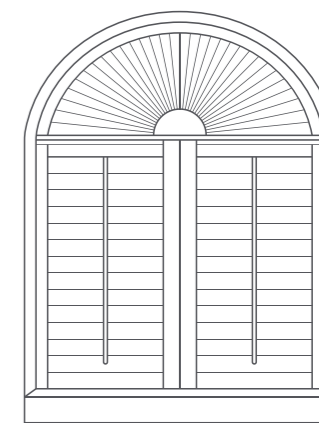

Oval Sunburst

Octagon

Left Quarter Round Sunburst

Right Quarter Round Sunburst

Sunburst with Horizontal Louver

Half Round Sunburst

Elongated Eyebrow Sunburst

Eyebrow Sunburst

Sunburst Panel with Frame

Sunburst at top with Divider Strip

Sunburst at top with T - post

Multi Panel Arch

Eyebrow Arch

Racked

SHAPED SHUTTERS

Santa Fe Shutters offers a range of shaped shutters that can perfectly fit your window style. **Available for Nevada, Madison & Vermont shutters.*