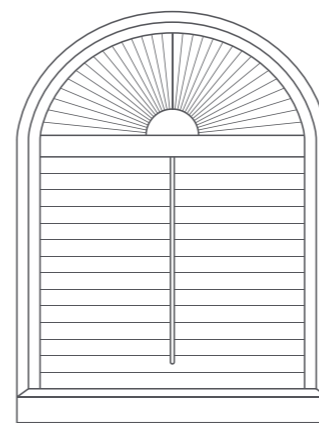

*Colours must be chosen from Farrow and Ball, Dulux trade or a RAL colour.

Nevada - White 63mm

SHAPED SHUTTER STYLE PORTFOLIO

Circle Sunburst

Circle with Horizontal Louver

Oval with Horizontal Louver

Hexagon Straight Top

Oval Sunburst

Octagon

Left Quarter Round Sunburst

Right Quarter Round Sunburst

Sunburst with Horizontal Louver

Half Round Sunburst

Elongated Eyebrow Sunburst

Eyebrow Sunburst

Sunburst Panel with Frame

Sunburst at top with Divider Strip

Sunburst at top with T - post

Multi Panel Arch

Eyebrow Arch

Racked

SHAPED SHUTTERS

Santa Fe Shutters offers a range of shaped shutters that can perfectly fit your window style. **Available for Nevada, Madison & Vermont shutters.*